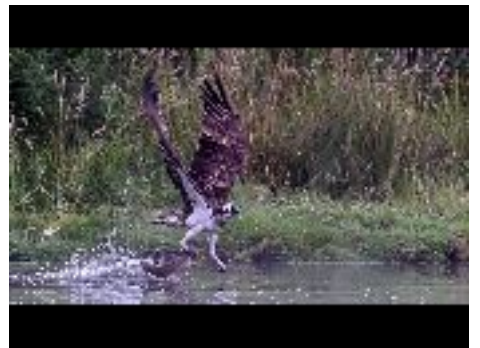

2023-2024 Season. PDI Competition - ' Subject: 'OPEN COMPETITION'

Judge: Richard Houghton

Projected Digital Image

Type: Club

Date: 23/10/2023

Entries: 22

Average: 17.27

Pos	Score	Name	Title
1st	20	Ric Gillams	Soggy Grizzly
2nd	20	Neil Mckechnie	South Stack Lighthouse
3rd	20	Phil Kemp	Speedway
HC	19	Neil Mckechnie	Penmont Point
HC	19	Kim Benson	Dorset by the sea
HC	19	Ric Gillams	Floating on a Cloud
HC	18	Joy Rawlins	The Have & Have Nots!
HC	18	Julie Noble	touch down
Score	Name	Title	
17	Astrid Van Maanen	Concentration	
16	Terry Pollard	Into Danger	
HC	19	Ric Gillams	Floating on a Cloud
	15	Geoff Ayres	On Expedition
HC	19	Kim Benson	Dorset by the sea
	17	John Hutchison	Lindisfarne castle
	16	Julie Noble	niagara falls
3rd	20	Phil Kemp	Speedway
2nd	20	Neil Mckechnie	South Stack Lighthouse
	17	Joy Rawlins	Dandelion Head
	15	Mike Conley	On the Side
	16	Terry Pollard	Beach Foot
	17	Astrid Van Maanen	Feeding Time at Beale Park
HC	19	Neil Mckechnie	Penmont Point
	17	John Hutchison	Swirling strata
	16	Geoff Ayres	On The March
	15	Mike Conley	End Of The Season
HC	18	Julie Noble	touch down
	15	Kim Benson	Zoomed glass
1st	20	Ric Gillams	Soggy Grizzly
	18	Phil Kemp	Taking Home The Catch
HC	18	Joy Rawlins	The Have & Have Nots!

End Of The Season

touch down

Zoomed glass

Soggy Grizzly

Taking Home The Catch

The Have & Have Nots!