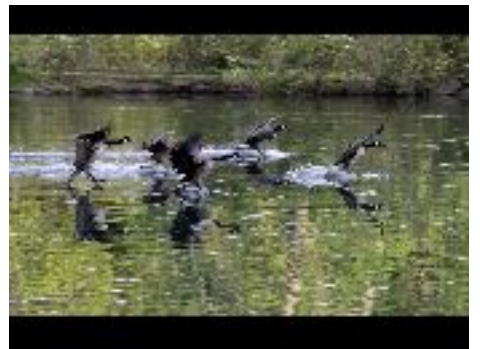

South Stack Lighthouse

Dandelion Head

On the Side

Beach Foot

Feeding Time at Beale Park

Penmont Point

Swirling strata

On The March

End Of The Season

touch down

Zoomed glass

Soggy Grizzly

Taking Home The Catch

The Have & Have Nots!