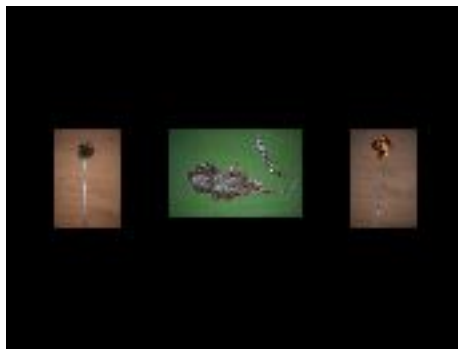

Mammals

Trick of the Light

Winter Plants

Seaside Structures

Up Stairs

The Beale Park Otters

Long Exposure Fun

Ceiling Art