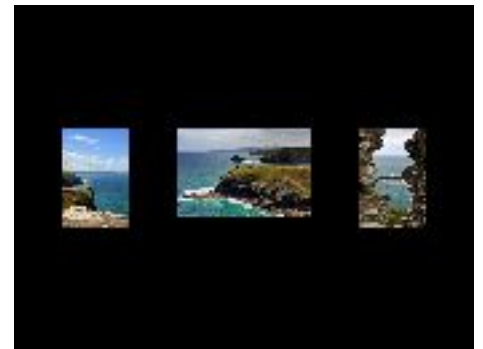

Mammals

Trick of the Light

Winter Plants

Seaside Structures

Up Stairs

The Beale Park Otters

Long Exposure Fun

Ceiling Art

Enter The Dragon

Wear and Tear

puffins

Pushing too hard

Cornwall Coast

**Windows of Christchurch
Priory**

I can see you