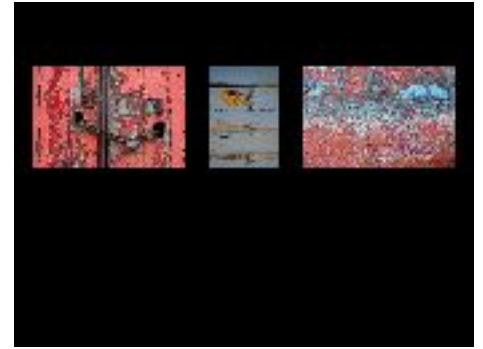

Wear and Tear