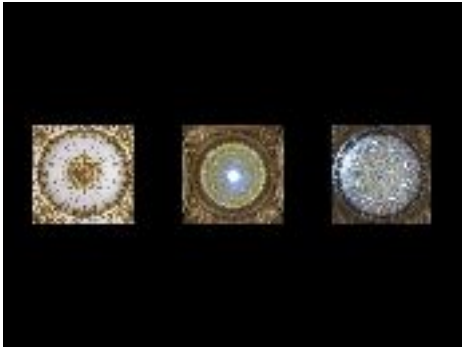

Images from KCCPG Three on a Theme Competition
All images on this page are copyright of their original authors.

Grand Canyon

Church Interiors

Traditional Norwegian Windows

Blavatnik blends

Blenheim Festival of Lights

Mammals

Trick of the Light

Winter Plants

Seaside Structures

Up Stairs

The Beale Park Otters

Long Exposure Fun

Ceiling Art