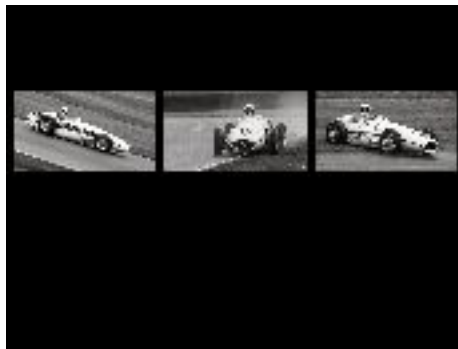

Pushing too hard