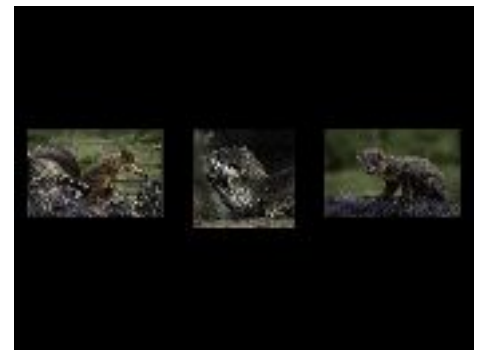

Mammals

Trick of the Light

Winter Plants

Seaside Structures

Up Stairs

The Beale Park Otters

Long Exposure Fun

Ceiling Art