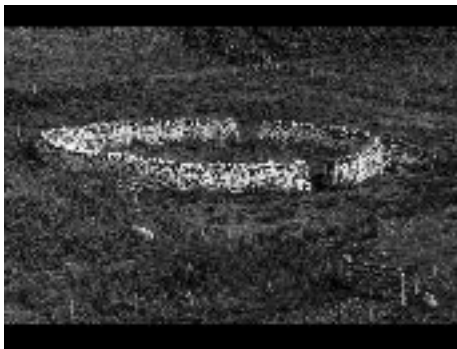

2023-2024 Season. PDI - Summer 'The Letter S' Subject: 'THE LETTER S'

Judge: Ruth Grindrod

Projected Digital Image

Type: Club

Date: 02/10/2023

Entries: 20

Average: 17.6

Pos	Score	Name	Title
1st	20	Phil Kemp	Splash
2nd	20	Phil Kemp	Scottish Squirrel
3rd	20	Ric Gillams	Sandwich Tern
HC	19	Kim Benson	Soldiers
HC	19	Joy Rawlins	Staircase
	Score	Name	Title
	17	Geoff Ayres	Seashells and Seaweed
	16	Mike Conley	Stairway
	17	John Hutchison	Spider
HC	19	Kim Benson	Soldiers
	15	Terry Pollard	Sheepfold
2nd	20	Phil Kemp	Scottish Squirrel
	16	Neil Mckechnie	Mystic Skull
	18	Alana Davies	Holkham Beach s-bend
3rd	20	Ric Gillams	Sandwich Tern
HC	19	Joy Rawlins	Staircase
	18	Geoff Ayres	Odd Man Out
	17	Ric Gillams	Snowy Summits
	18	Neil Mckechnie	Spider
	19	Joy Rawlins	Spiral Staircase
	16	Mike Conley	Swamp
1st	20	Phil Kemp	Splash
	18	Kim Benson	Sagrada Familia
	17	Alana Davies	Sea, ship, sand, sky and seagull
	16	John Hutchison	Seals asleep
	16	Terry Pollard	Snow Blown

Seashells and Seaweed

Stairway

Spider

Soldiers

Sheepfold

Scottish Squirrel

Mystic Skull

Holkham Beach s-bend

Sandwich Tern

Staircase

Odd Man Out

Snowy Summits

Spider

Spiral Staircase

Swamp

Splash