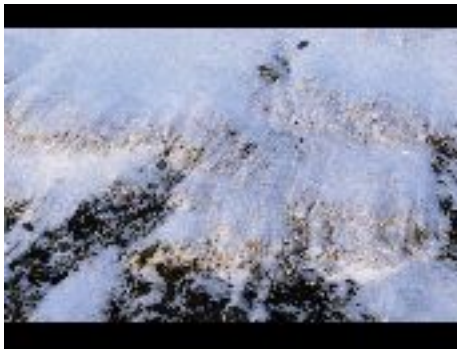

2023-2024 Season. PDI - Summer 'The Letter S' Subject: 'THE LETTER S'

Judge: Ruth Grindrod

Projected Digital Image

Type: Club

Date: 02/10/2023

Entries: 20

Average: 17.6

Pos	Score	Name	Title
1st	20	Phil Kemp	Splash
2nd	20	Phil Kemp	Scottish Squirrel
3rd	20	Ric Gillams	Sandwich Tern
HC	19	Kim Benson	Soldiers
HC	19	Joy Rawlins	Staircase
	Score	Name	Title
	17	Geoff Ayres	Seashells and Seaweed
	16	Mike Conley	Stairway
	17	John Hutchison	Spider
HC	19	Kim Benson	Soldiers
	15	Terry Pollard	Sheepfold
2nd	20	Phil Kemp	Scottish Squirrel
	16	Neil Mckechnie	Mystic Skull
	18	Alana Davies	Holkham Beach s-bend
3rd	20	Ric Gillams	Sandwich Tern
HC	19	Joy Rawlins	Staircase
	18	Geoff Ayres	Odd Man Out
	17	Ric Gillams	Snowy Summits
	18	Neil Mckechnie	Spider
	19	Joy Rawlins	Spiral Staircase
	16	Mike Conley	Swamp
1st	20	Phil Kemp	Splash
	18	Kim Benson	Sagrada Familia
	17	Alana Davies	Sea, ship, sand, sky and seagull
	16	John Hutchison	Seals asleep
	16	Terry Pollard	Snow Blown

Seashells and Seaweed

Stairway

Spider

Soldiers

Sheepfold

Scottish Squirrel

Mystic Skull

Holkham Beach s-bend

Sandwich Tern

Staircase

Odd Man Out

Snowy Summits

Spider

Spiral Staircase

Swamp

Splash

Sagrada Familia

Sea, ship, sand, sky and seagull

Seals asleep

Snow Blown